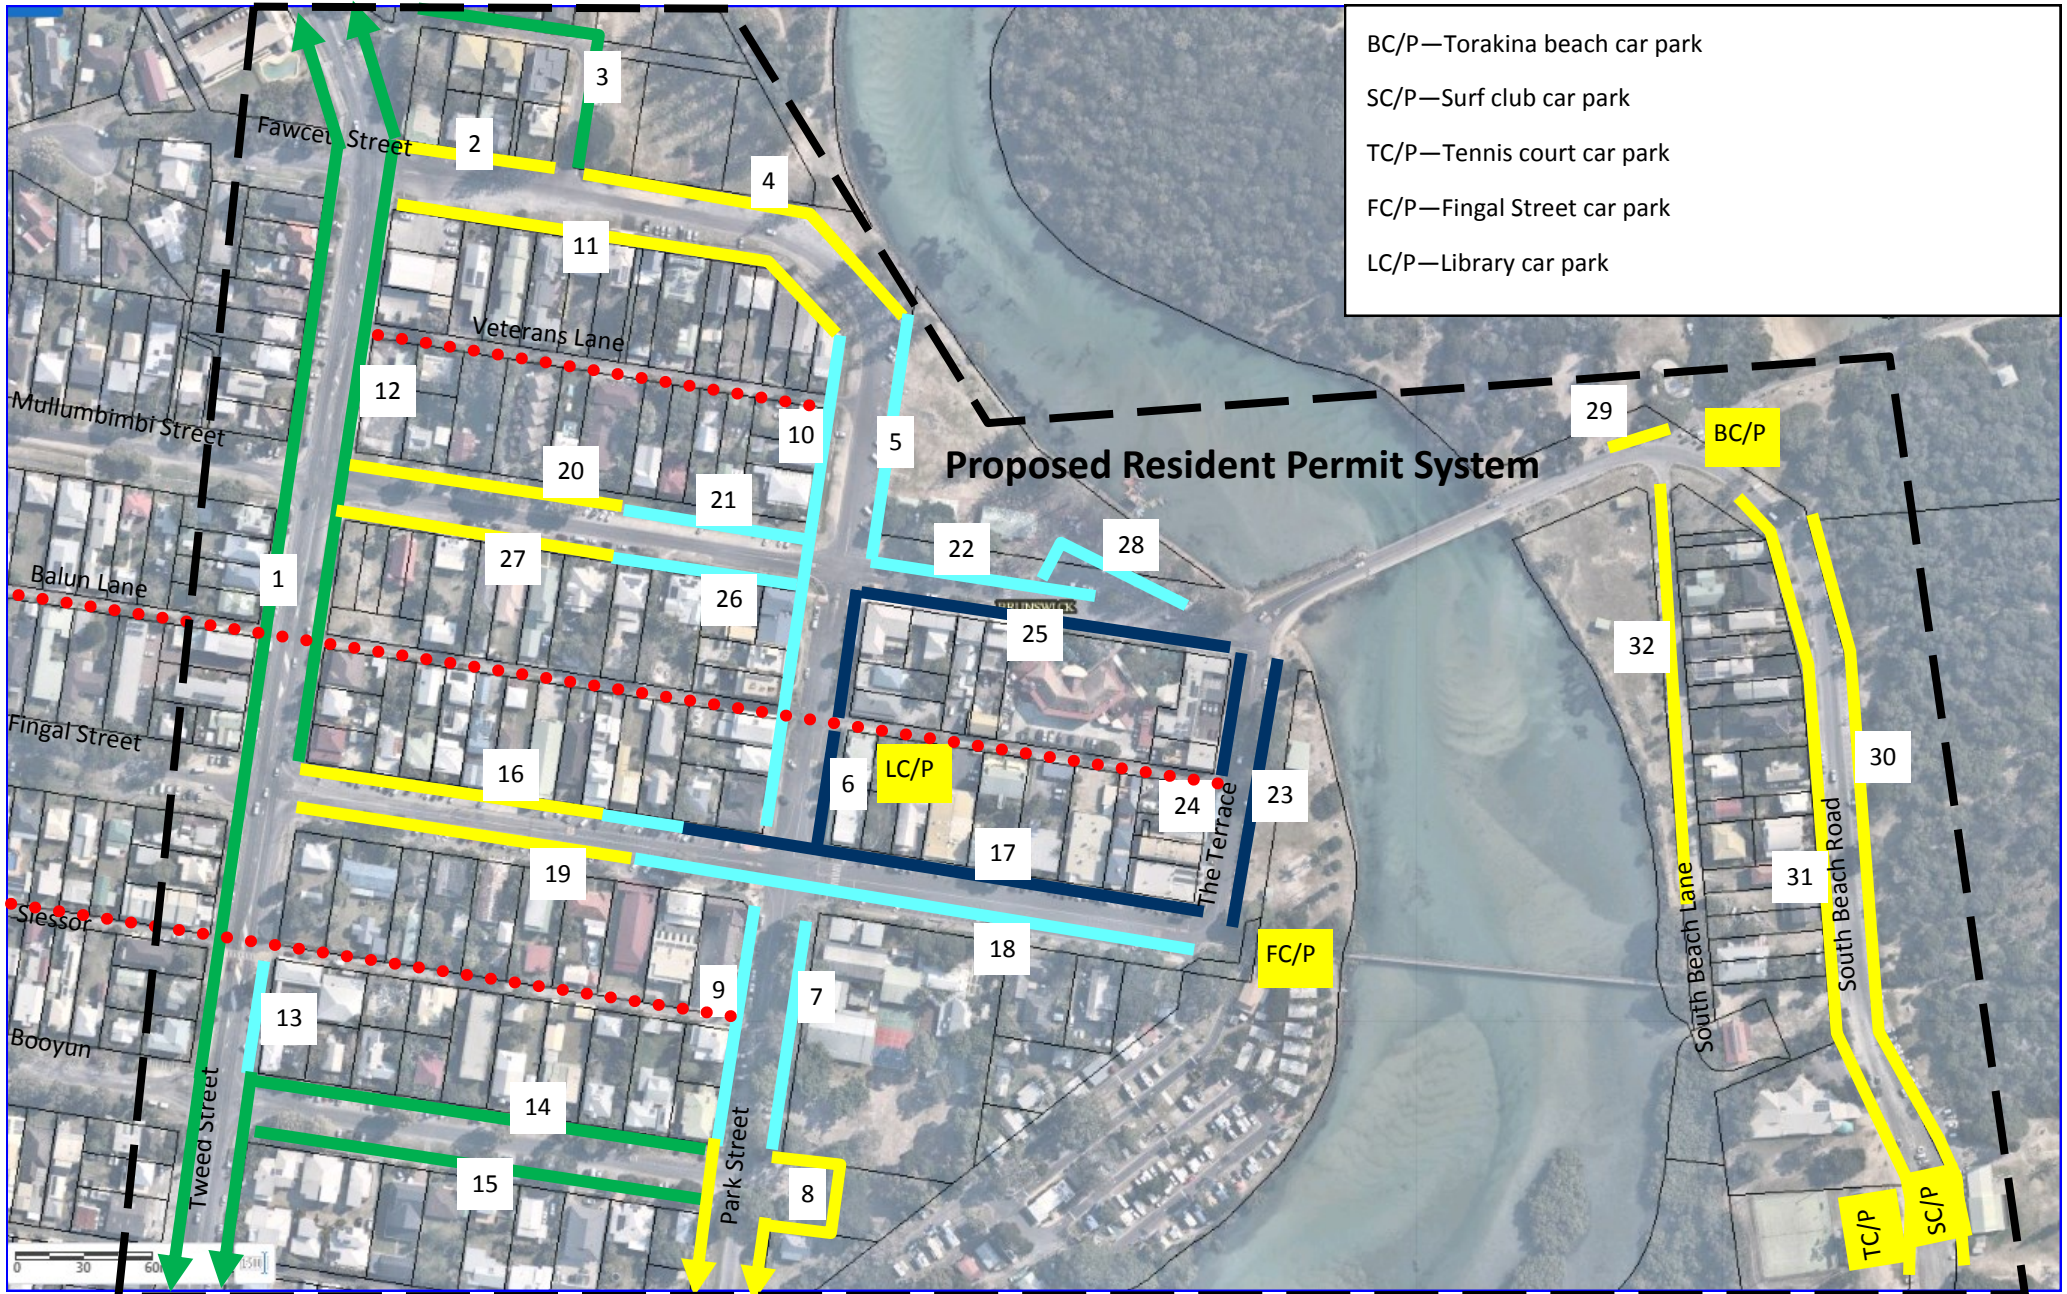

BC/P—Torakina beach car park
 SC/P—Surf club car park
 TC/P—Tennis court car park
 FC/P—Fingal Street car park
 LC/P—Library car park

1. Current Parking Limits

Legend: █ All Day █ 4P █ 3P █ 2P █ 1P

2. TPS Consultants Advised Parking Limits

Legend: █ All Day █ 4P █ 3P █ 2P █ 1P

3. Chamber of Commerce Recommended Parking Limits

BC/P—Torakina beach car park
 SC/P—Surf club car park
 TC/P—Tennis court car park
 FC/P—Fingal Street car park
 LC/P—Library car park

4. Preferred Parking Limits

Legend: █ All Day █ 4P █ 3P █ 2P █ 1P
●●●● No Stopping █ 15 min

BC/P—Torakina beach car park
 SC/P—Surf club car park
 TC/P—Tennis court car park
 FC/P—Fingal Street car park
 LC/P—Library car park