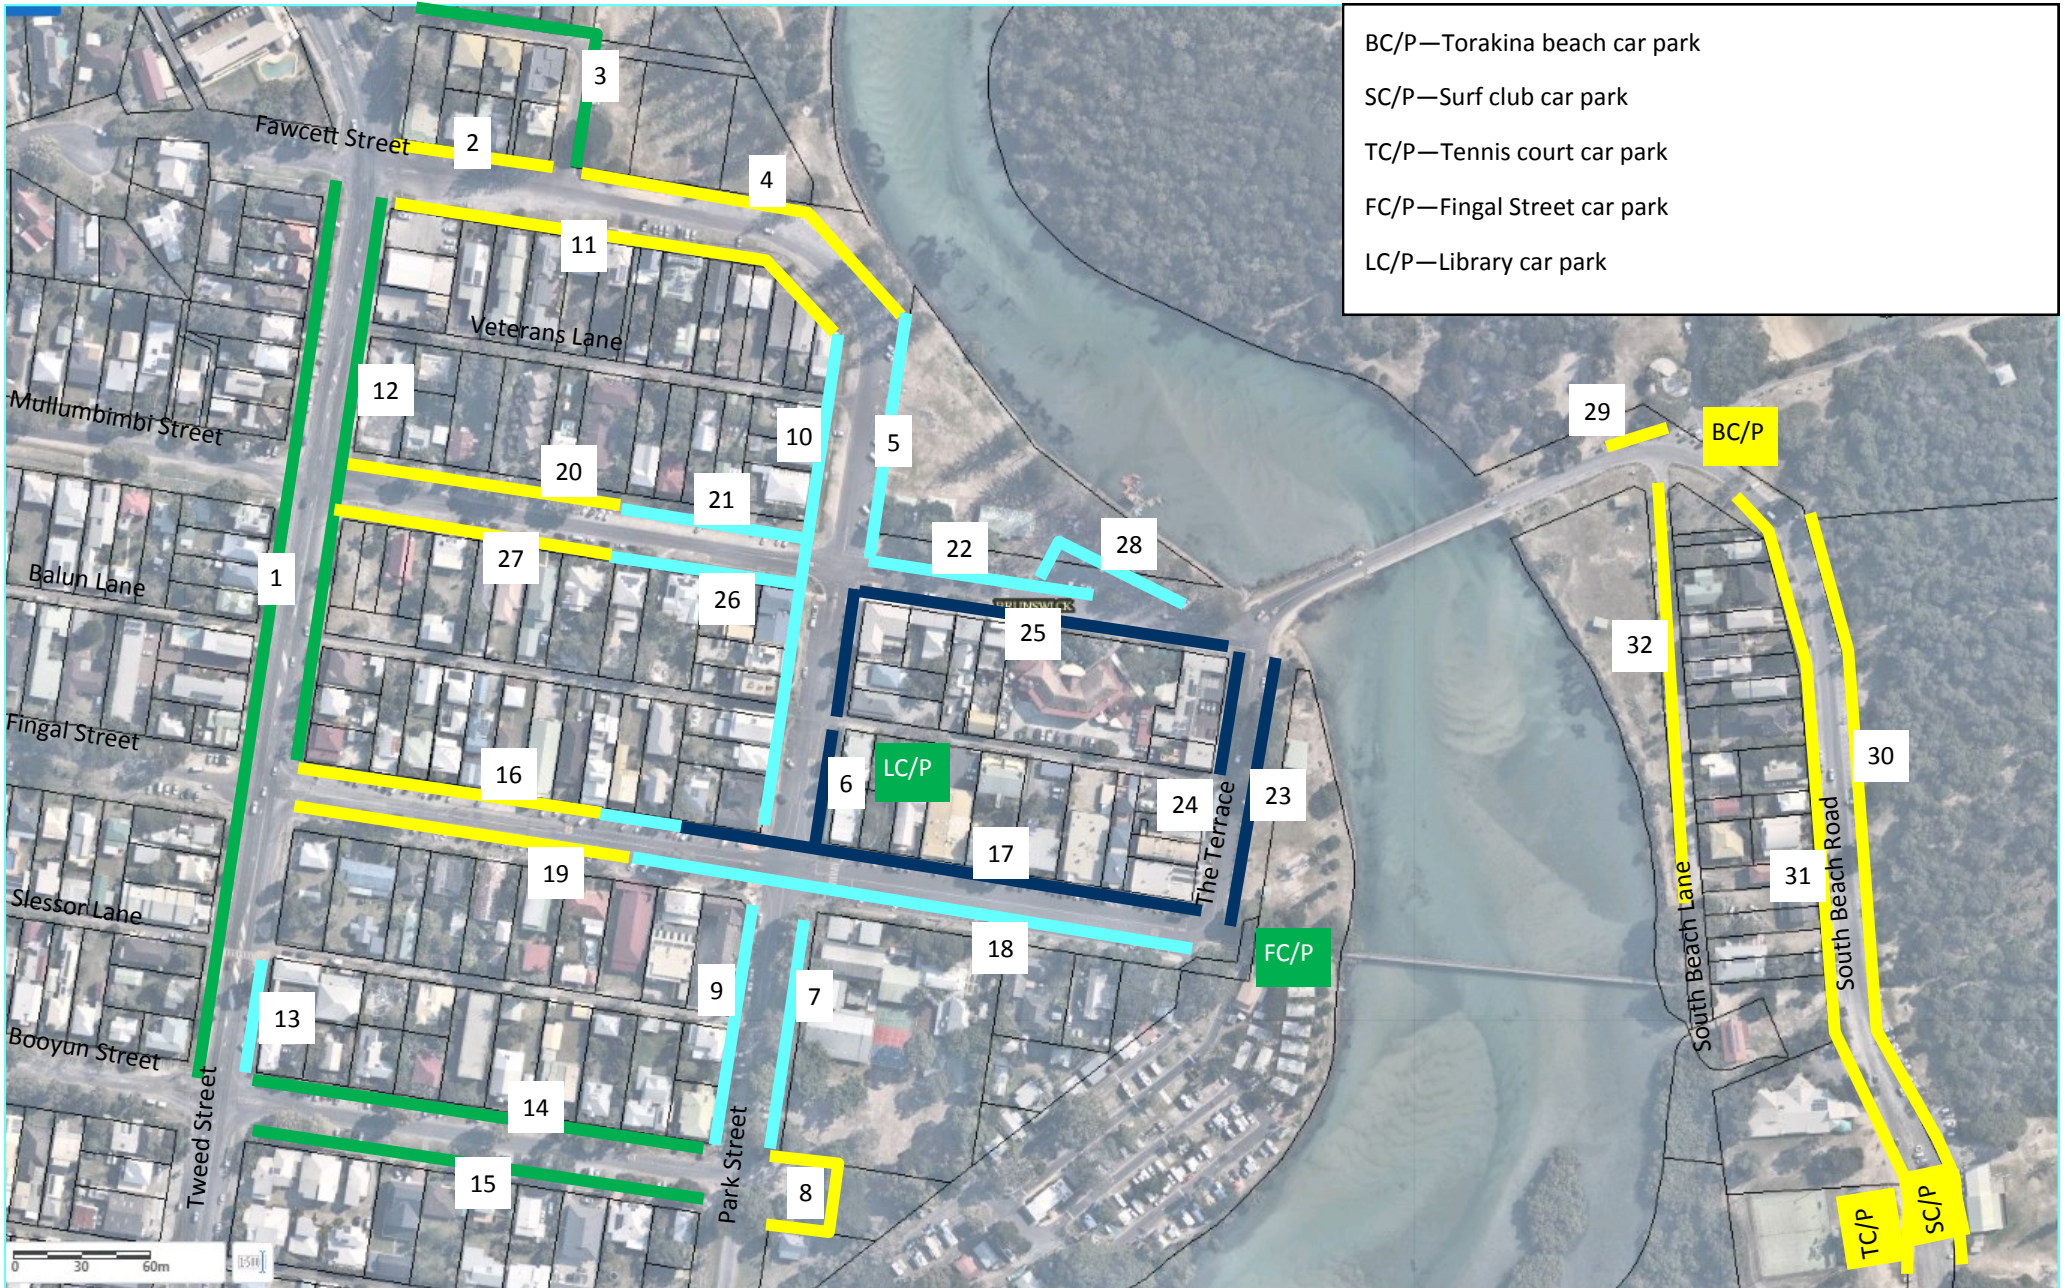

BC/P—Torakina beach car park
 SC/P—Surf club car park
 TC/P—Tennis court car park
 FC/P—Fingal Street car park
 LC/P—Library car park

1. Current Parking Limits

Legend: █ All Day █ 4P █ 3P █ 2P █ 1P

2. TPS Consultants Advised Parking Limits

Legend: █ All Day █ 4P █ 3P █ 2P █ 1P

3. Chamber of Commerce Recommended Parking Limits

BC/P—Torakina beach car park
 SC/P—Surf club car park
 TC/P—Tennis court car park
 FC/P—Fingal Street car park
 LC/P—Library car park

4. Preferred Parking Limits

Legend: █ All Day █ 4P █ 3P █ 2P █ 1P
●●●● No Stopping █ 15 min

BC/P—Torakina beach car park
 SC/P—Surf club car park
 TC/P—Tennis court car park
 FC/P—Fingal Street car park
 LC/P—Library car park