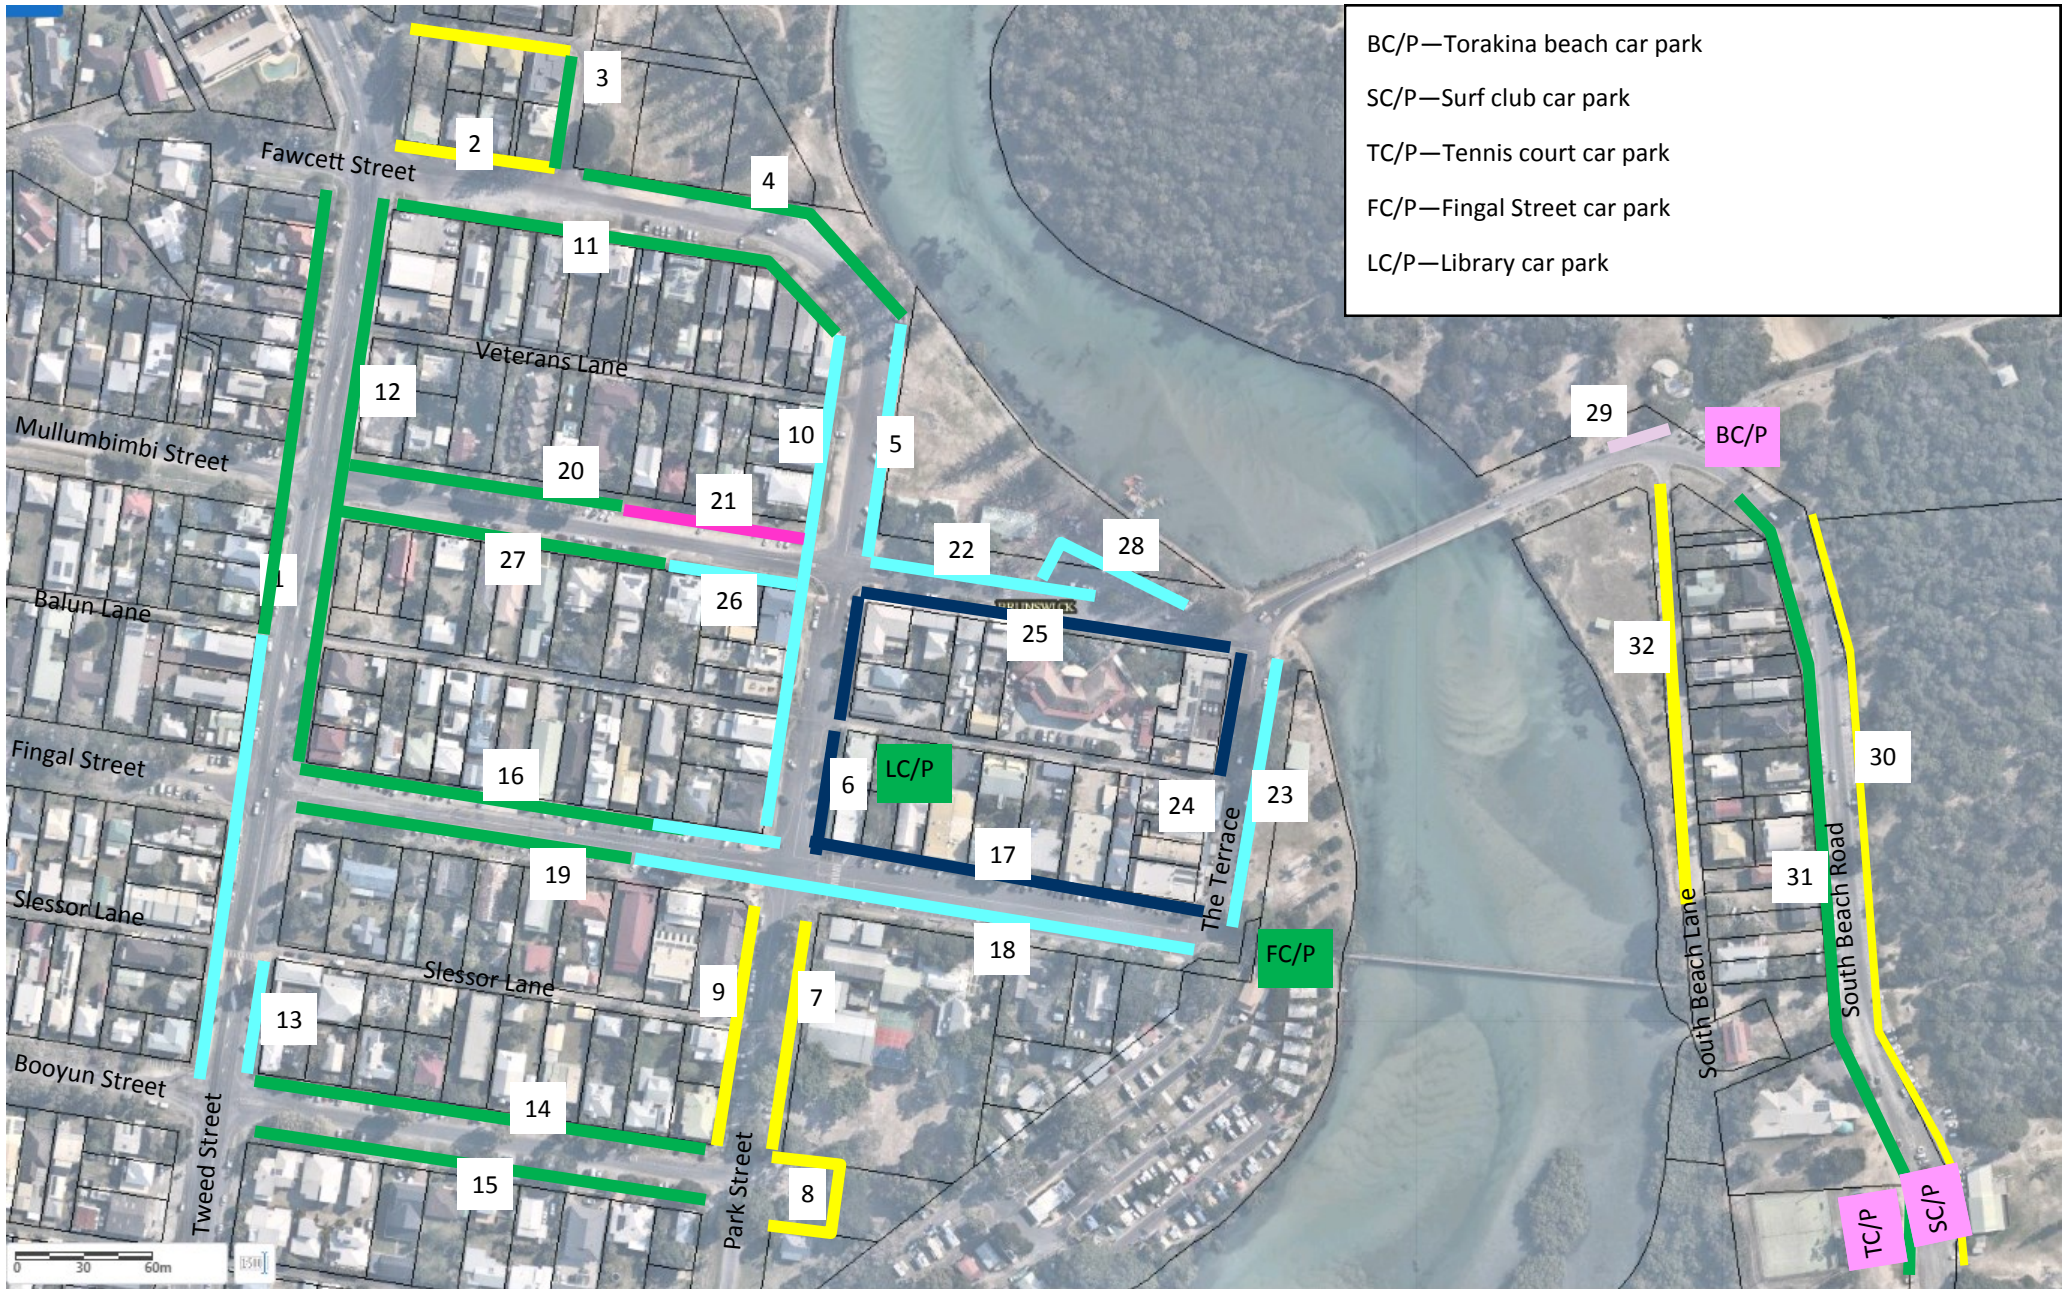

BC/P—Torakina beach car park
 SC/P—Surf club car park
 TC/P—Tennis court car park
 FC/P—Fingal Street car park
 LC/P—Library car park

1. Current Parking Limits

Legend: █ All Day █ 4P █ 3P █ 2P █ 1P

2. TPS Consultants Advised Parking Limits

Legend: █ All Day █ 4P █ 3P █ 2P █ 1P

3. Chamber of Commerce Recommended Parking Limits

BC/P—Torakina beach car park
 SC/P—Surf club car park
 TC/P—Tennis court car park
 FC/P—Fingal Street car park
 LC/P—Library car park

4. Preferred Parking Limits

Legend: █ All Day █ 4P █ 3P █ 2P █ 1P
●●●● No Stopping █ 15 min

BC/P—Torakina beach car park
 SC/P—Surf club car park
 TC/P—Tennis court car park
 FC/P—Fingal Street car park
 LC/P—Library car park