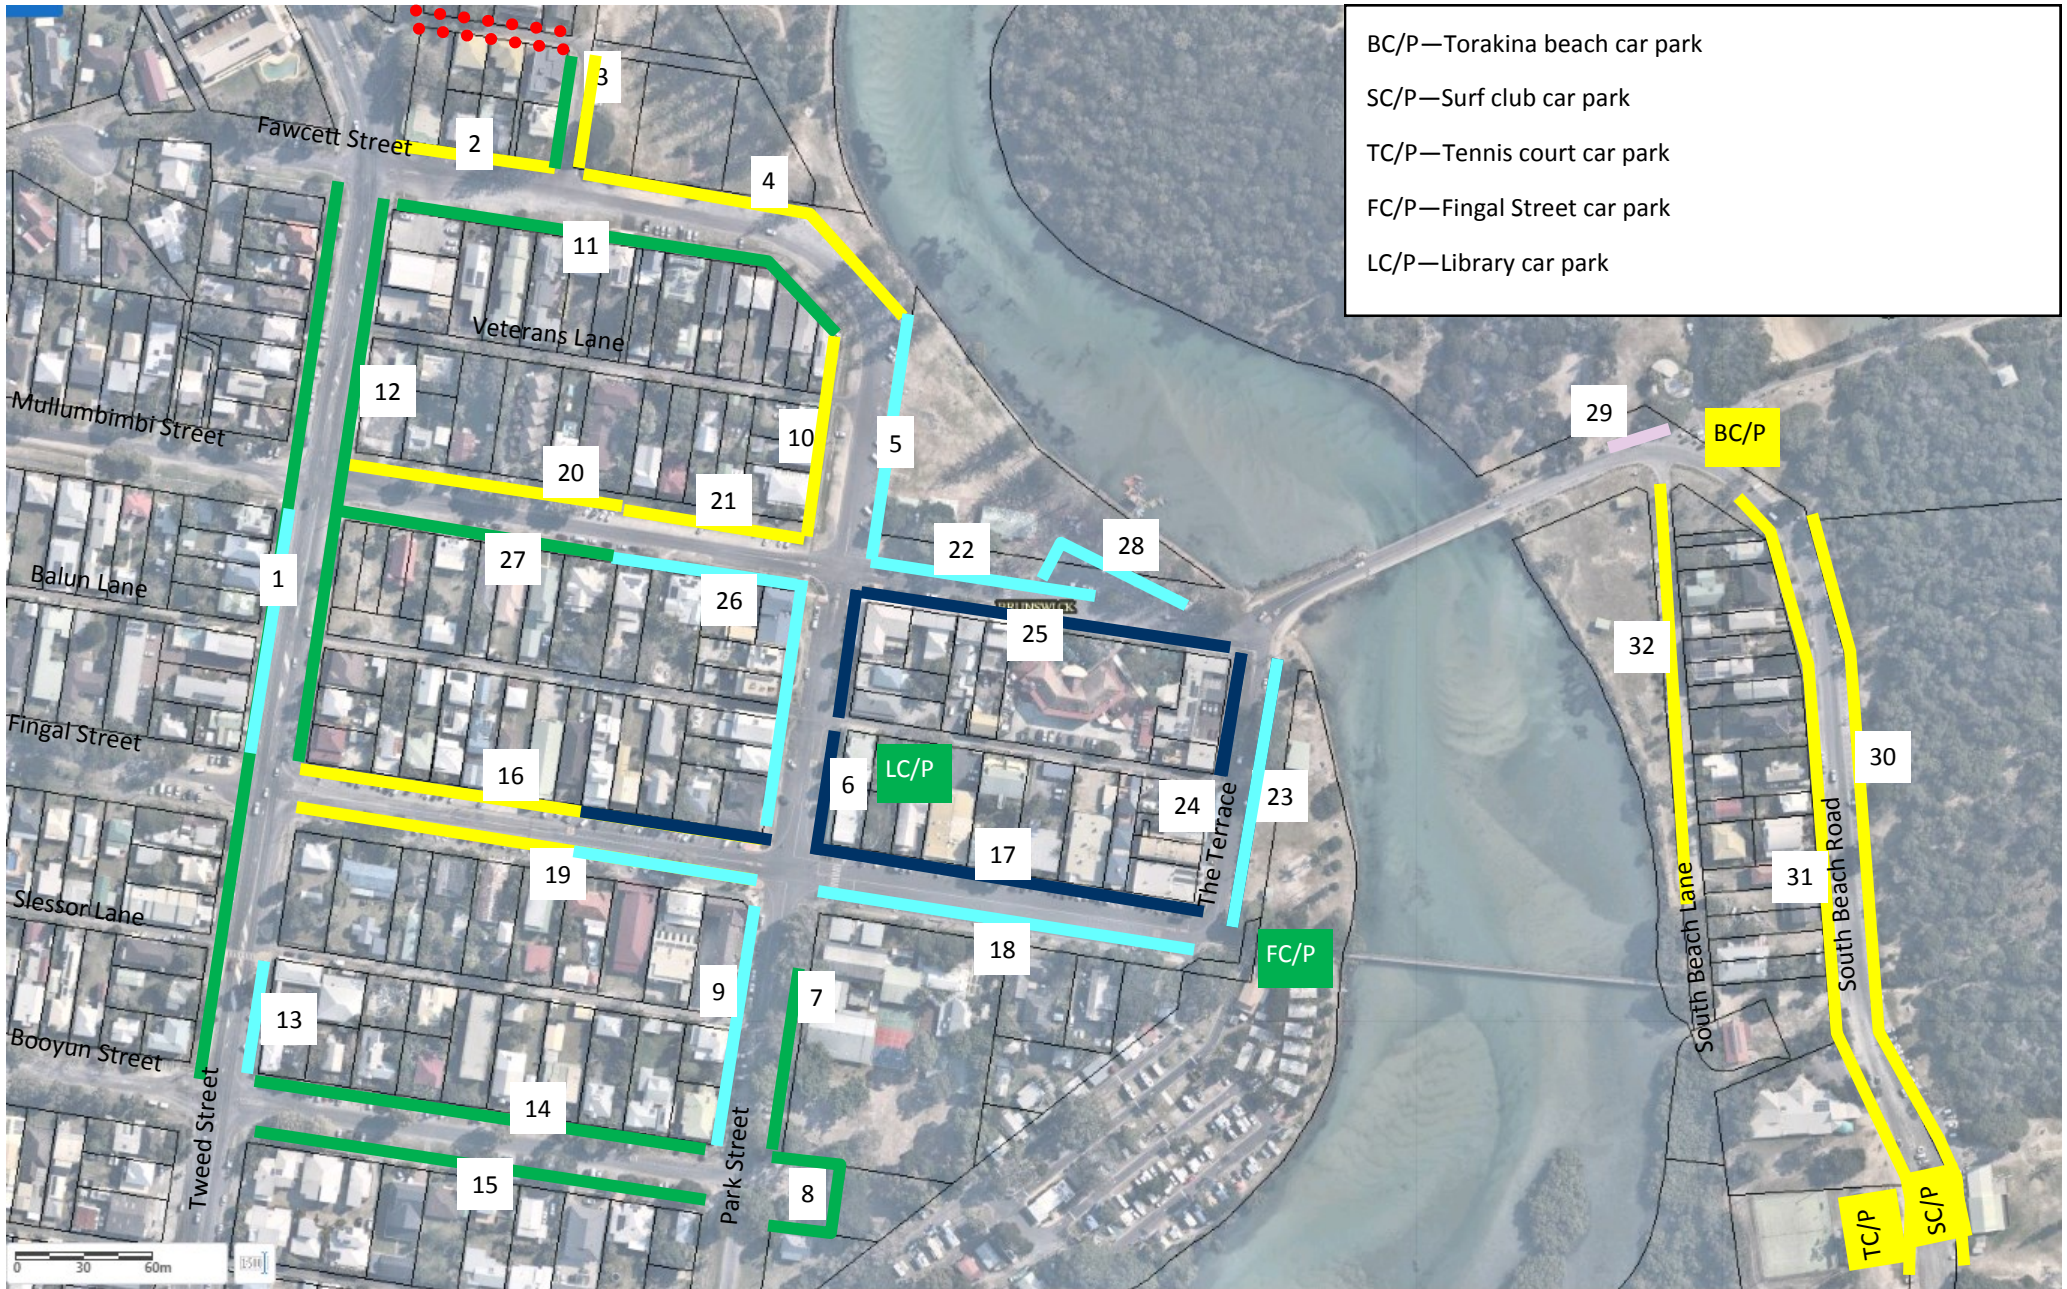

BC/P—Torakina beach car park
 SC/P—Surf club car park
 TC/P—Tennis court car park
 FC/P—Fingal Street car park
 LC/P—Library car park

1. Current Parking Limits

Legend: █ All Day █ 4P █ 3P █ 2P █ 1P

2. TPS Consultants Advised Parking Limits

Legend: █ All Day █ 4P █ 3P █ 2P █ 1P

3. Chamber of Commerce Recommended Parking Limits

BC/P—Torakina beach car park
 SC/P—Surf club car park
 TC/P—Tennis court car park
 FC/P—Fingal Street car park
 LC/P—Library car park

4. Preferred Parking Limits

Legend: █ All Day █ 4P █ 3P █ 2P █ 1P
●●●● No Stopping █ 15 min

BC/P—Torakina beach car park
 SC/P—Surf club car park
 TC/P—Tennis court car park
 FC/P—Fingal Street car park
 LC/P—Library car park