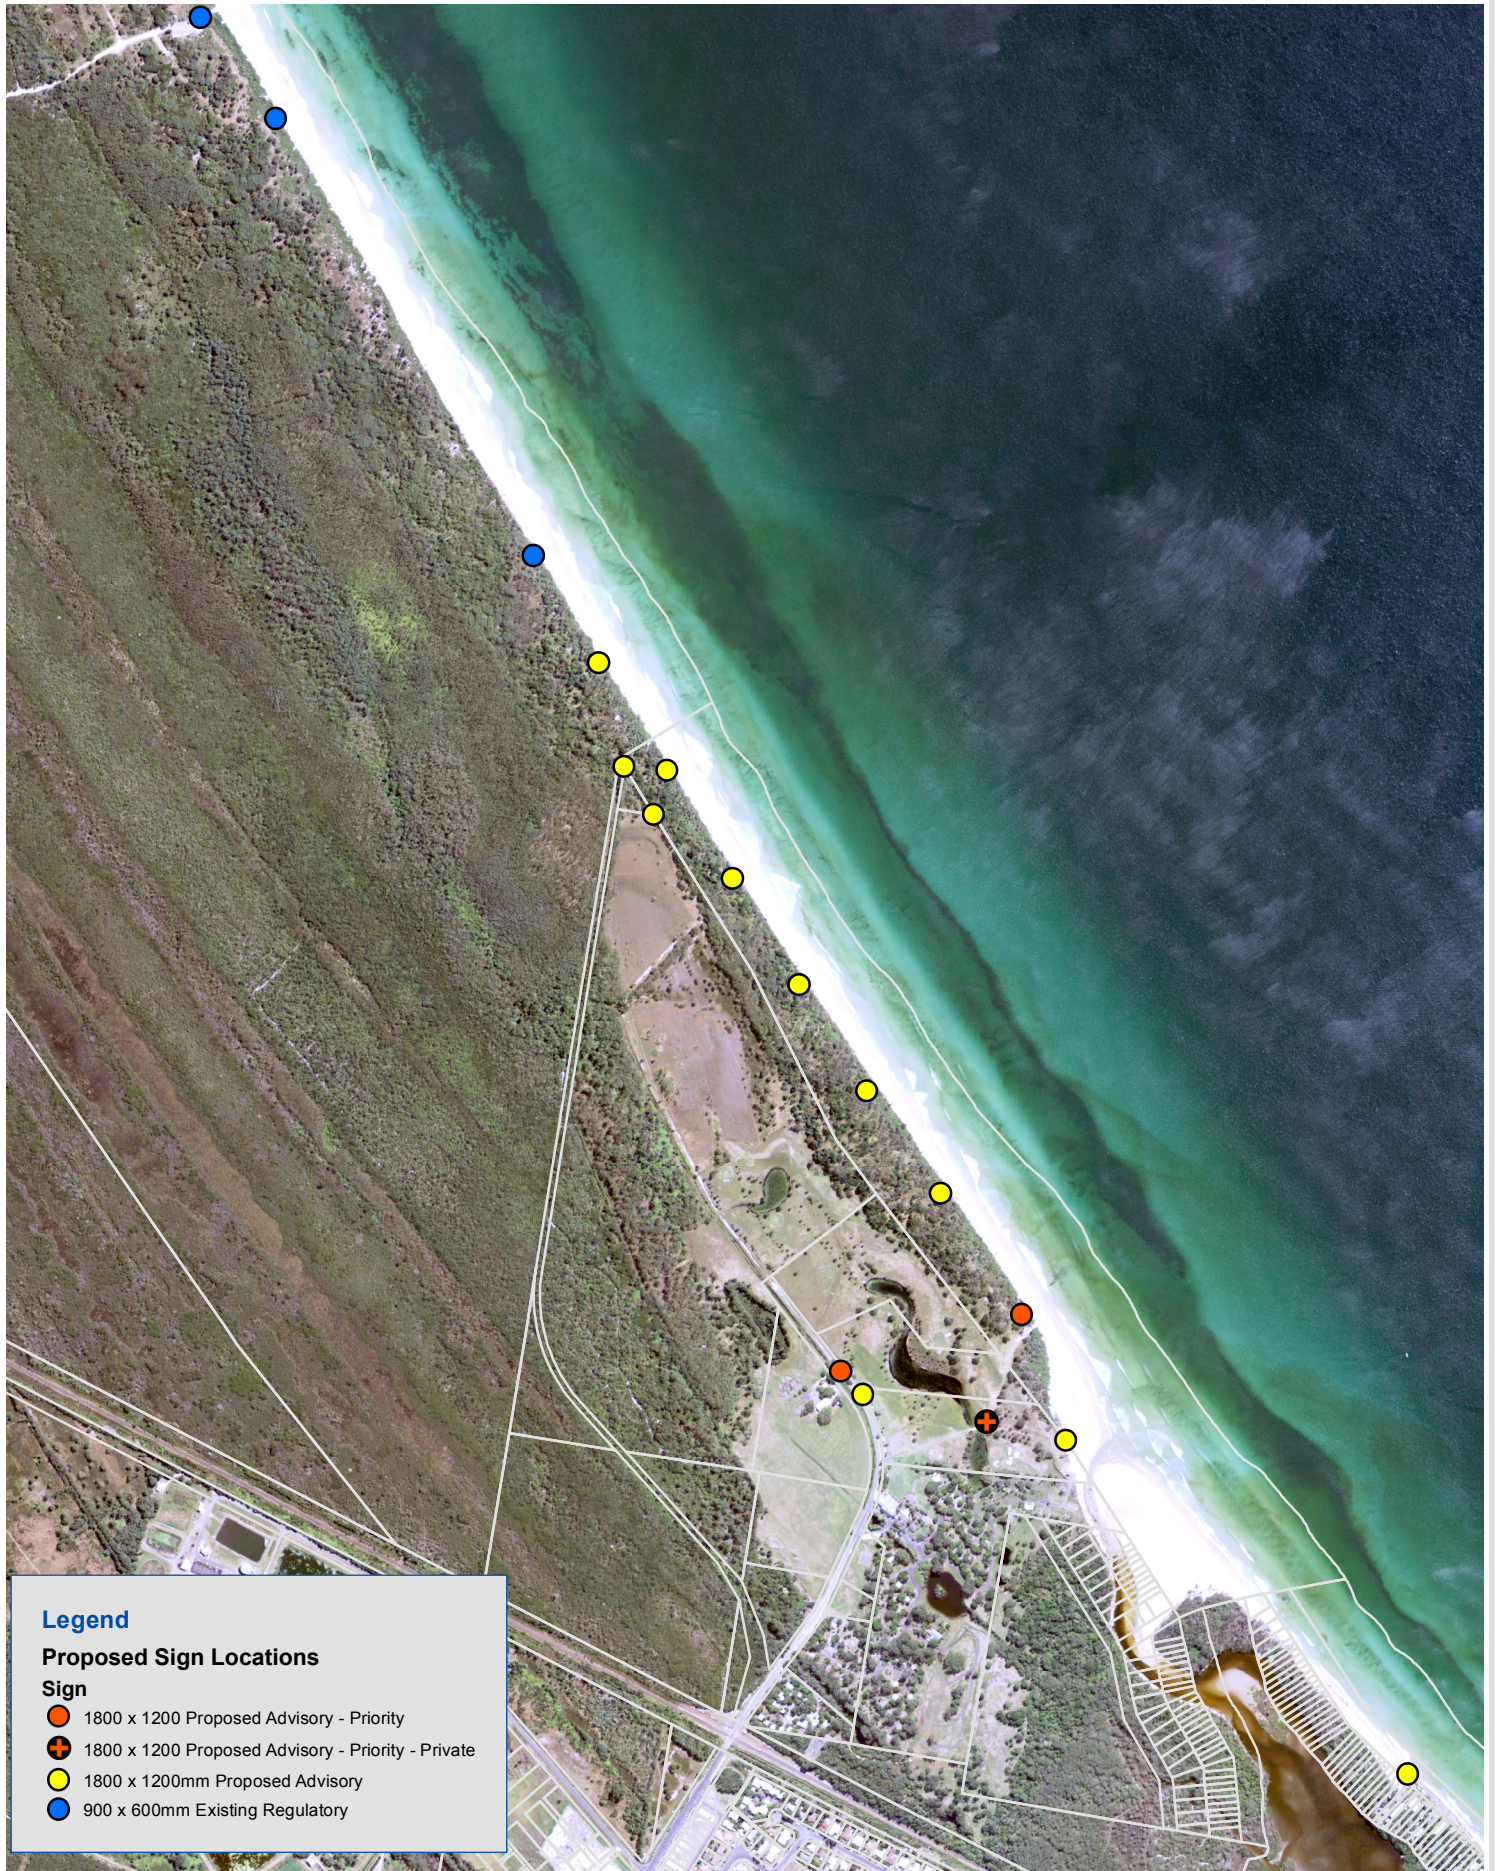

# Clothes Optional Proposed Sign Locations

Disclaimer : While all reasonable care has been taken to ensure the information contained on this map is up to date and accurate, no warranty is given that the information contained on this map is free from error or omission. Any reliance placed on such information shall be at the sole risk of the user. Please verify the accuracy of the information prior to using it.  
Note : The information shown on this map is a copyright of the Byron Shire Council and the NSW Department of Lands.

0 287.5 575 Metres

1:12,000 @ A4 size

Date: 28/12/2017