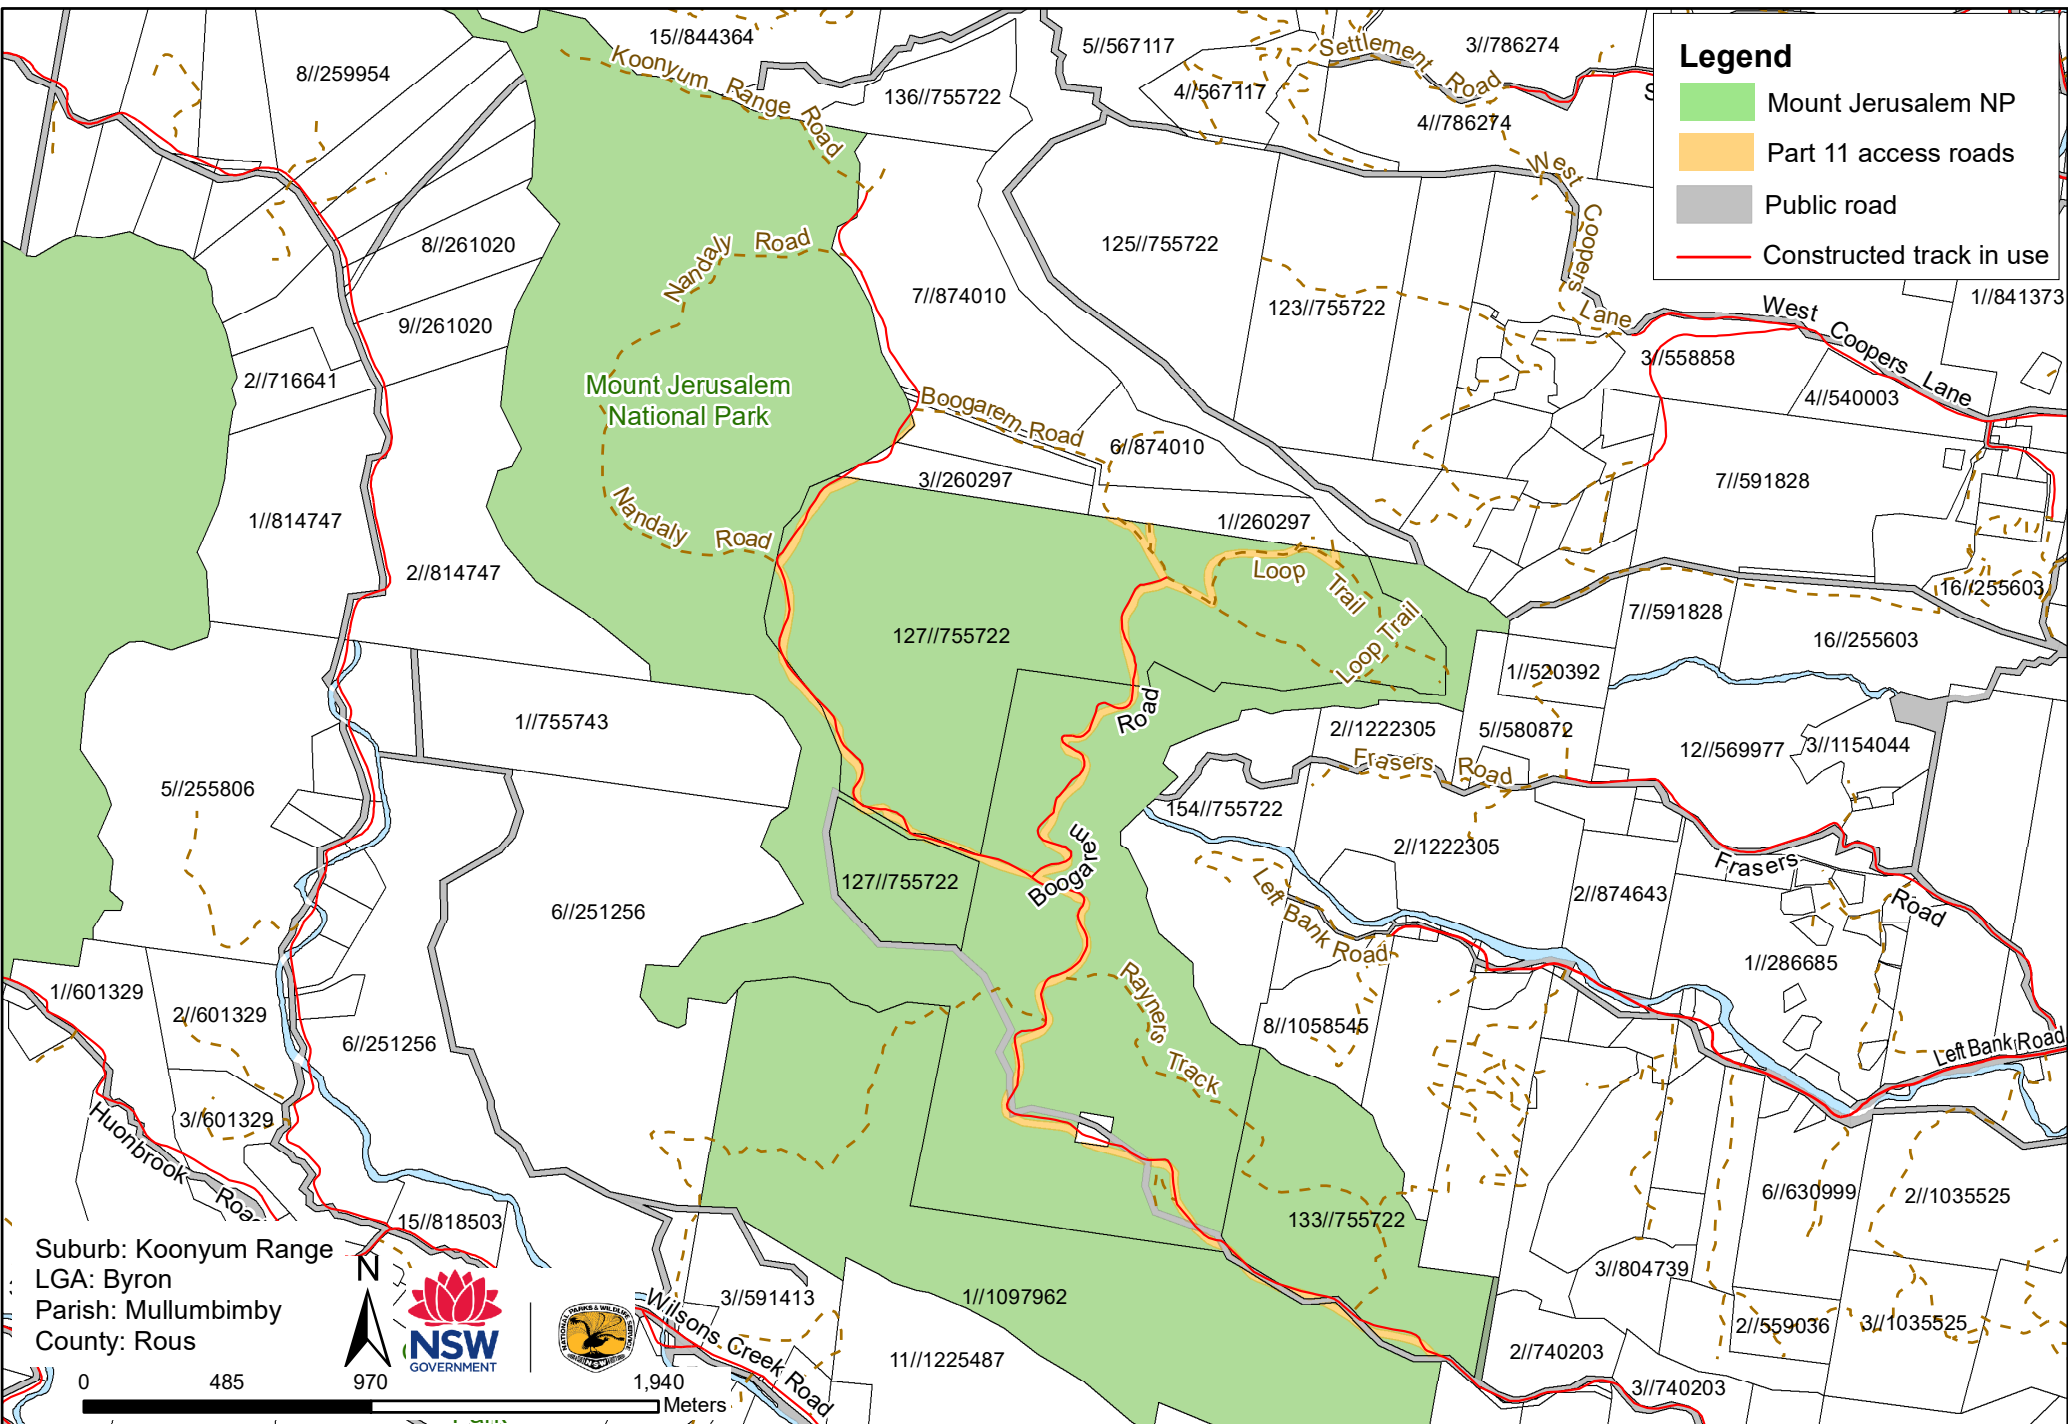

### Legend

- Mount Jerusalem NP
- Part 11 access roads
- Public road
- Constructed track in use

Suburb: Koonyum Range  
LGA: Byron  
Parish: Mullumbimby  
County: Rous