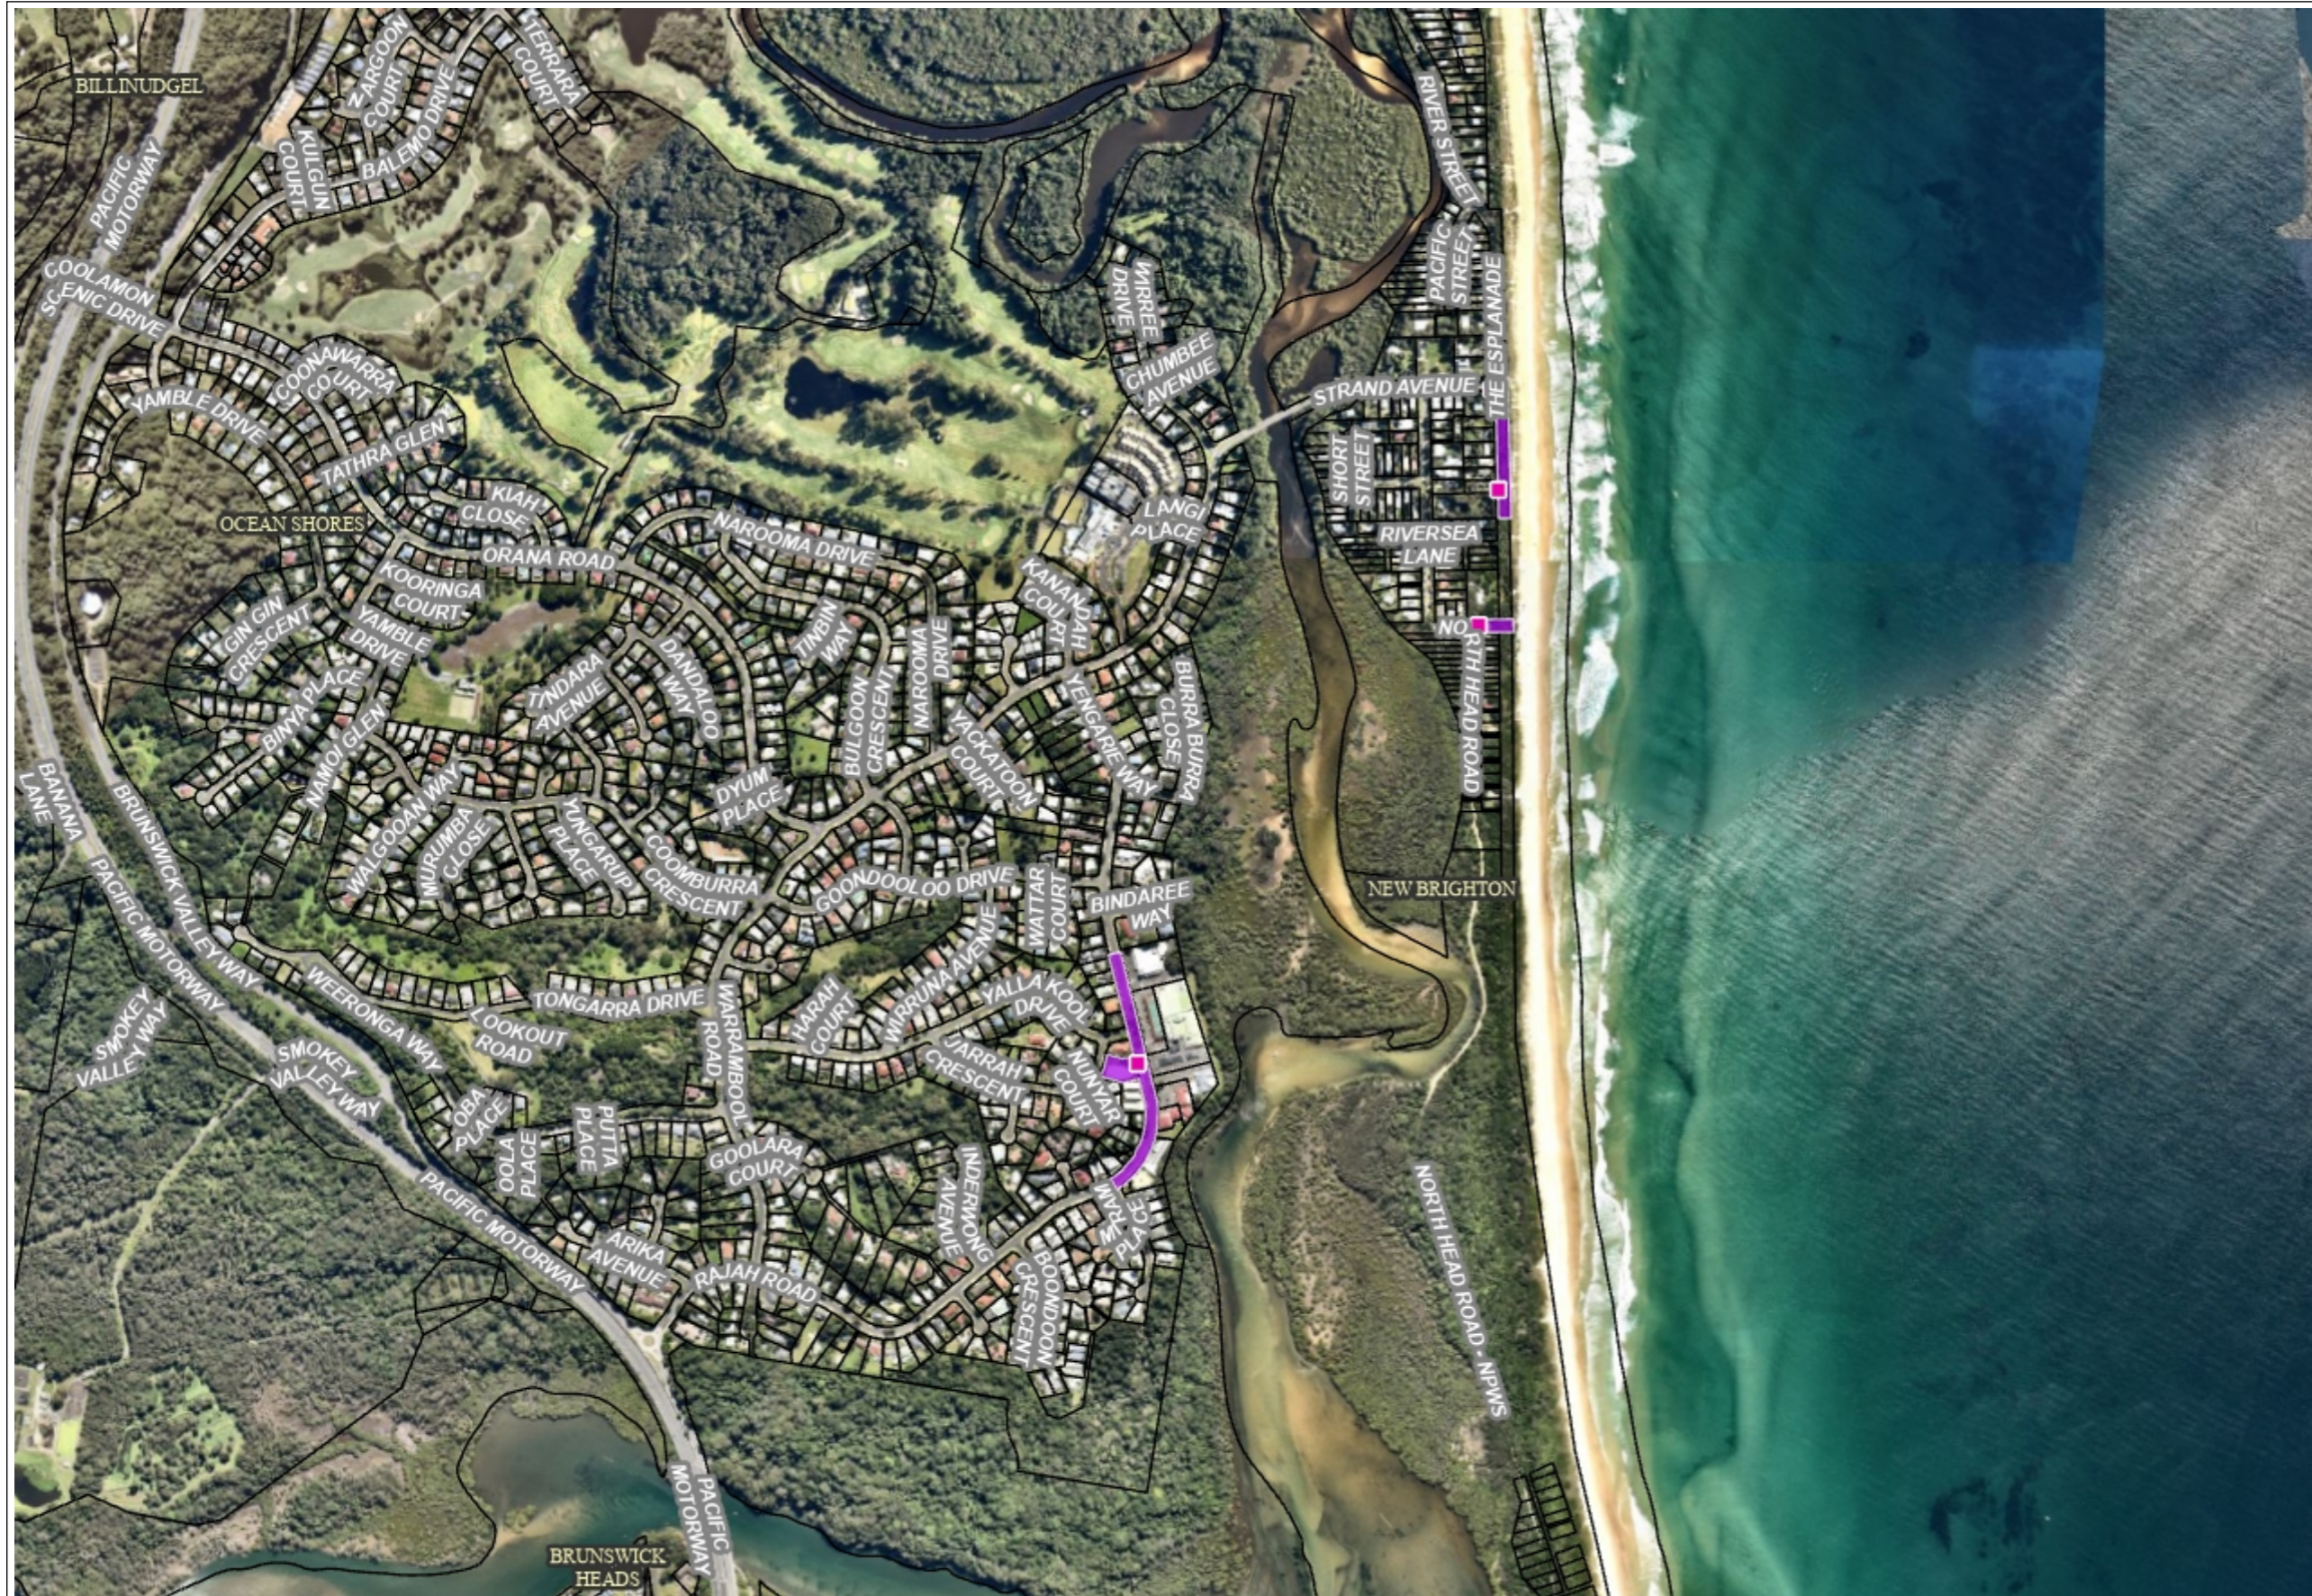

Notes

20-Jul-2023

Alcohol Free Zones - Ocean Shores and New Brighton

Legend

- Alcohol Free Zone Signs
- Alcohol Free Zones
- Land Parcels (Corrected)
- Locality Names
- Road Names

737

Meters

1 : 10,751