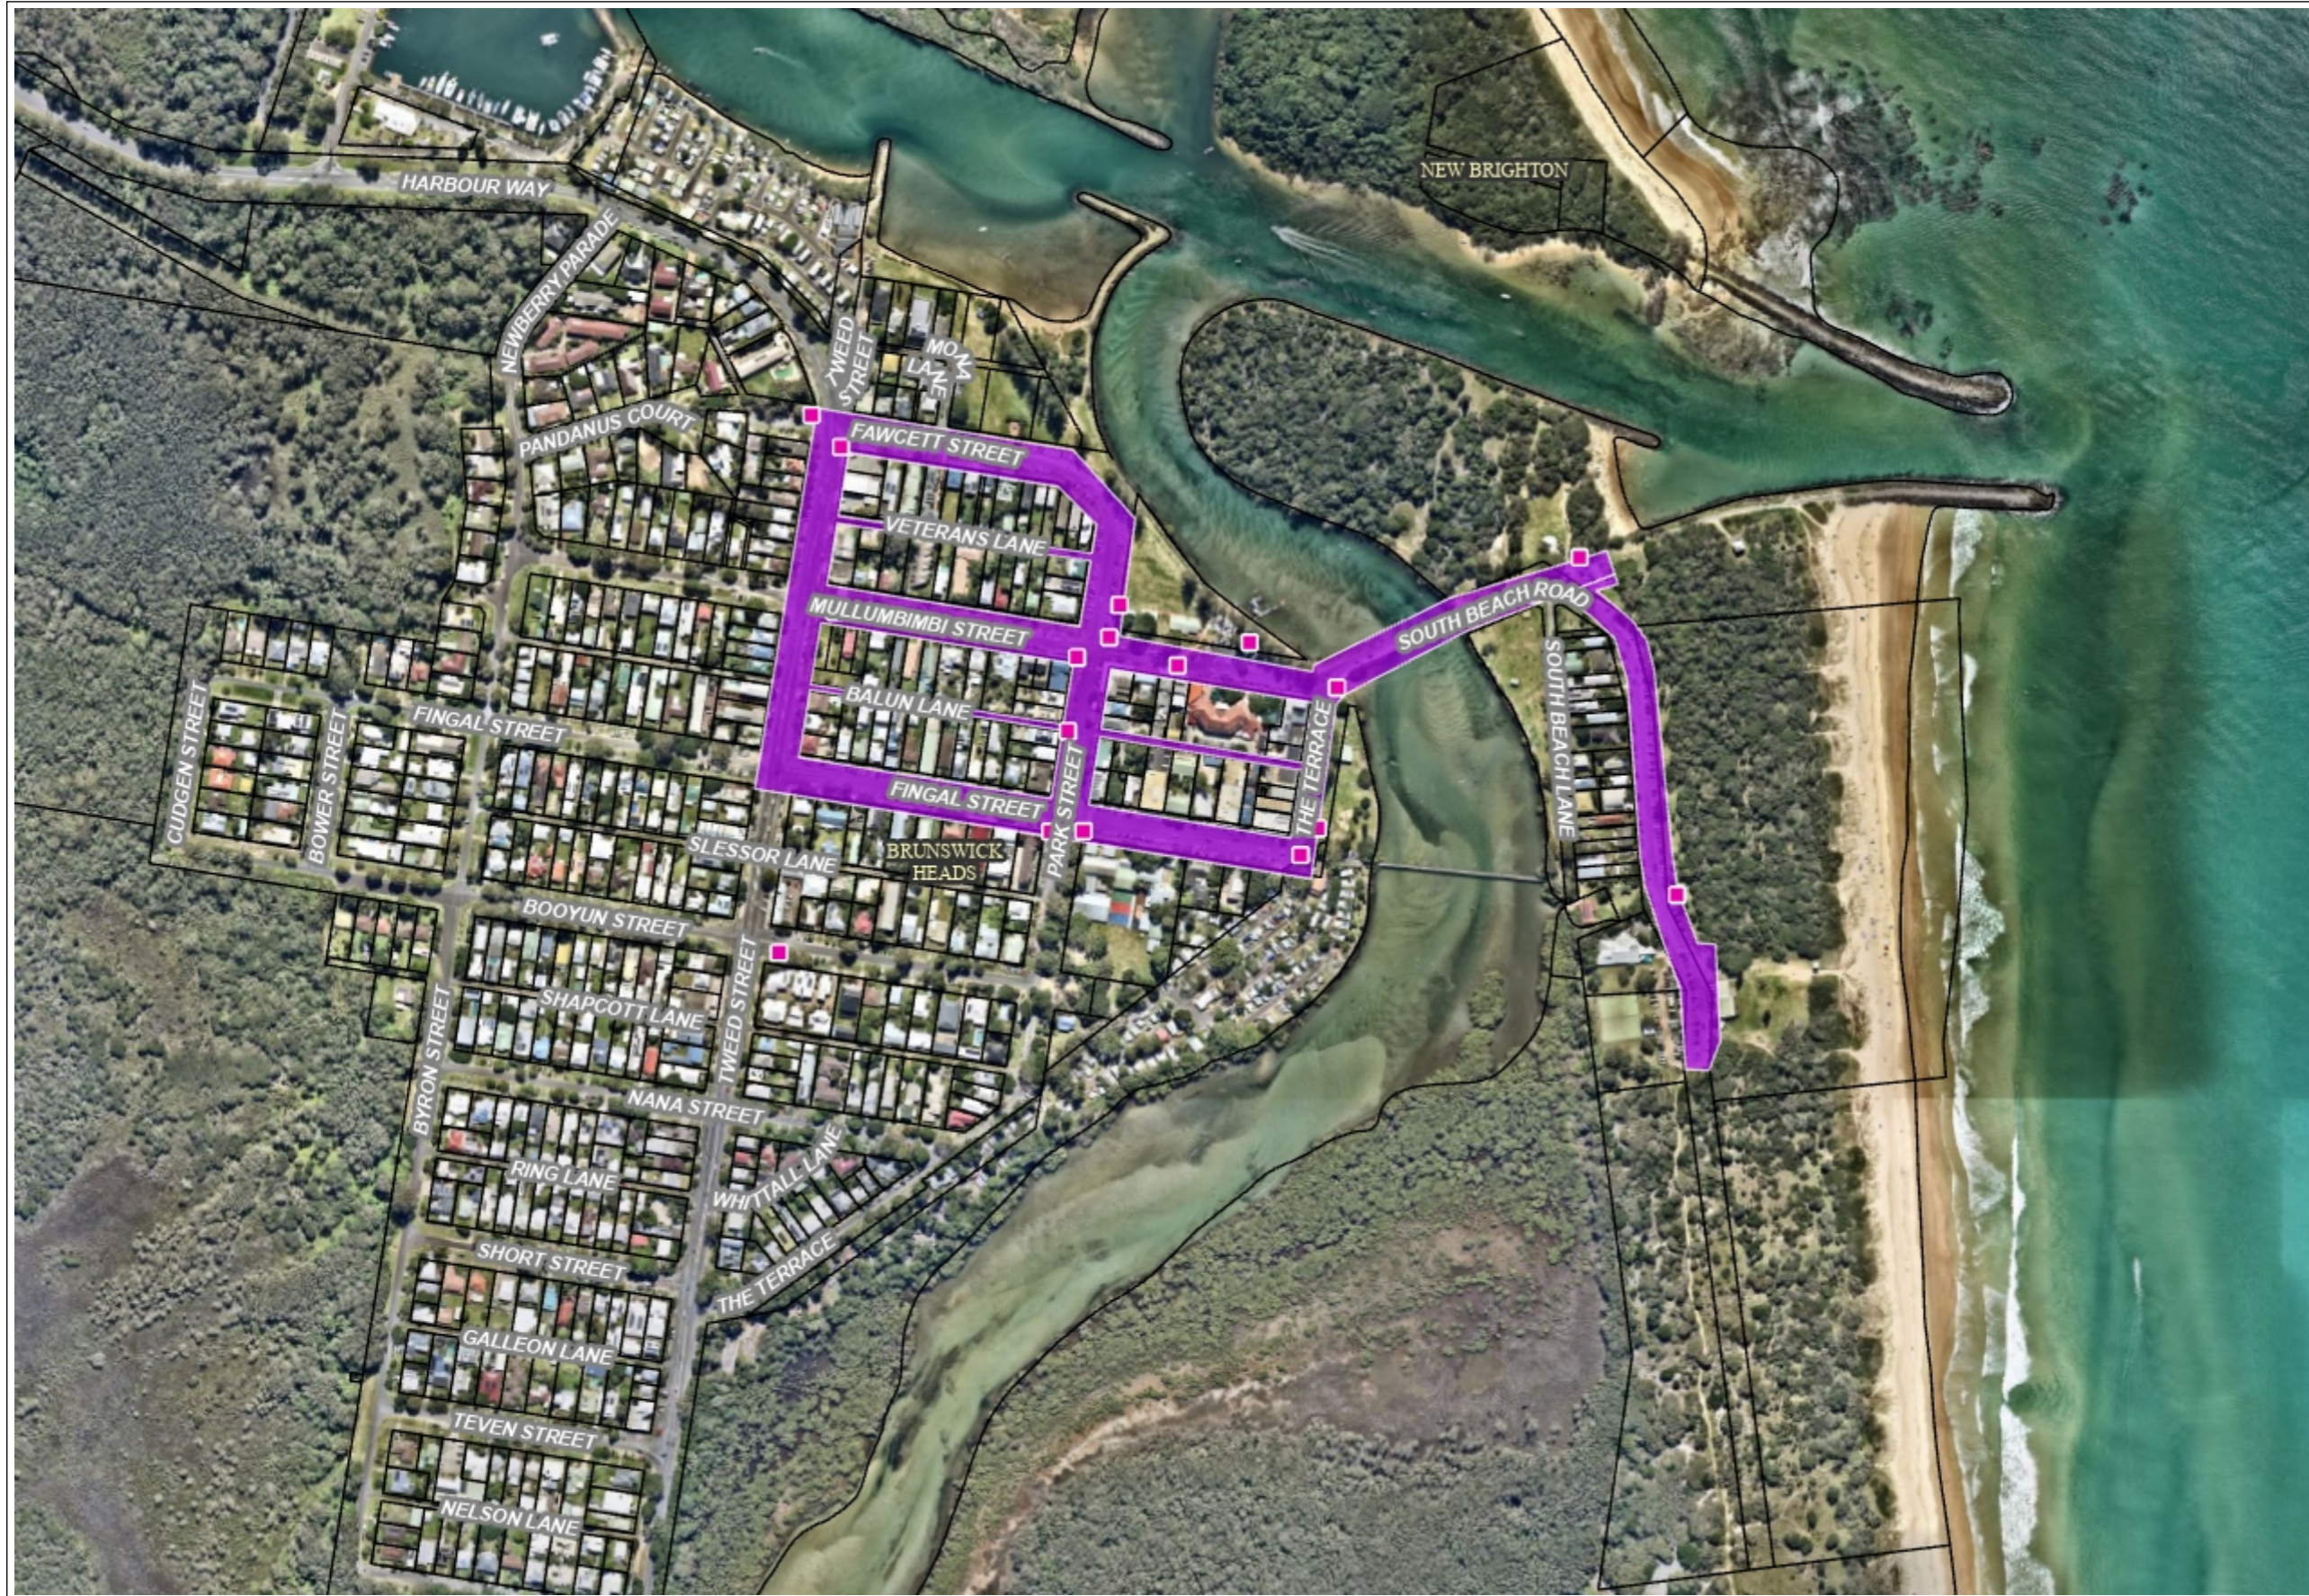

Notes

20-Jul-2023

Alcohol Free Zones - Brunswick Heads

Legend

- Alcohol Free Zone Signs
- Alcohol Free Zones
- Land Parcels (Corrected)
- Locality Names
- Road Names

368

Meters

1 : 5,376