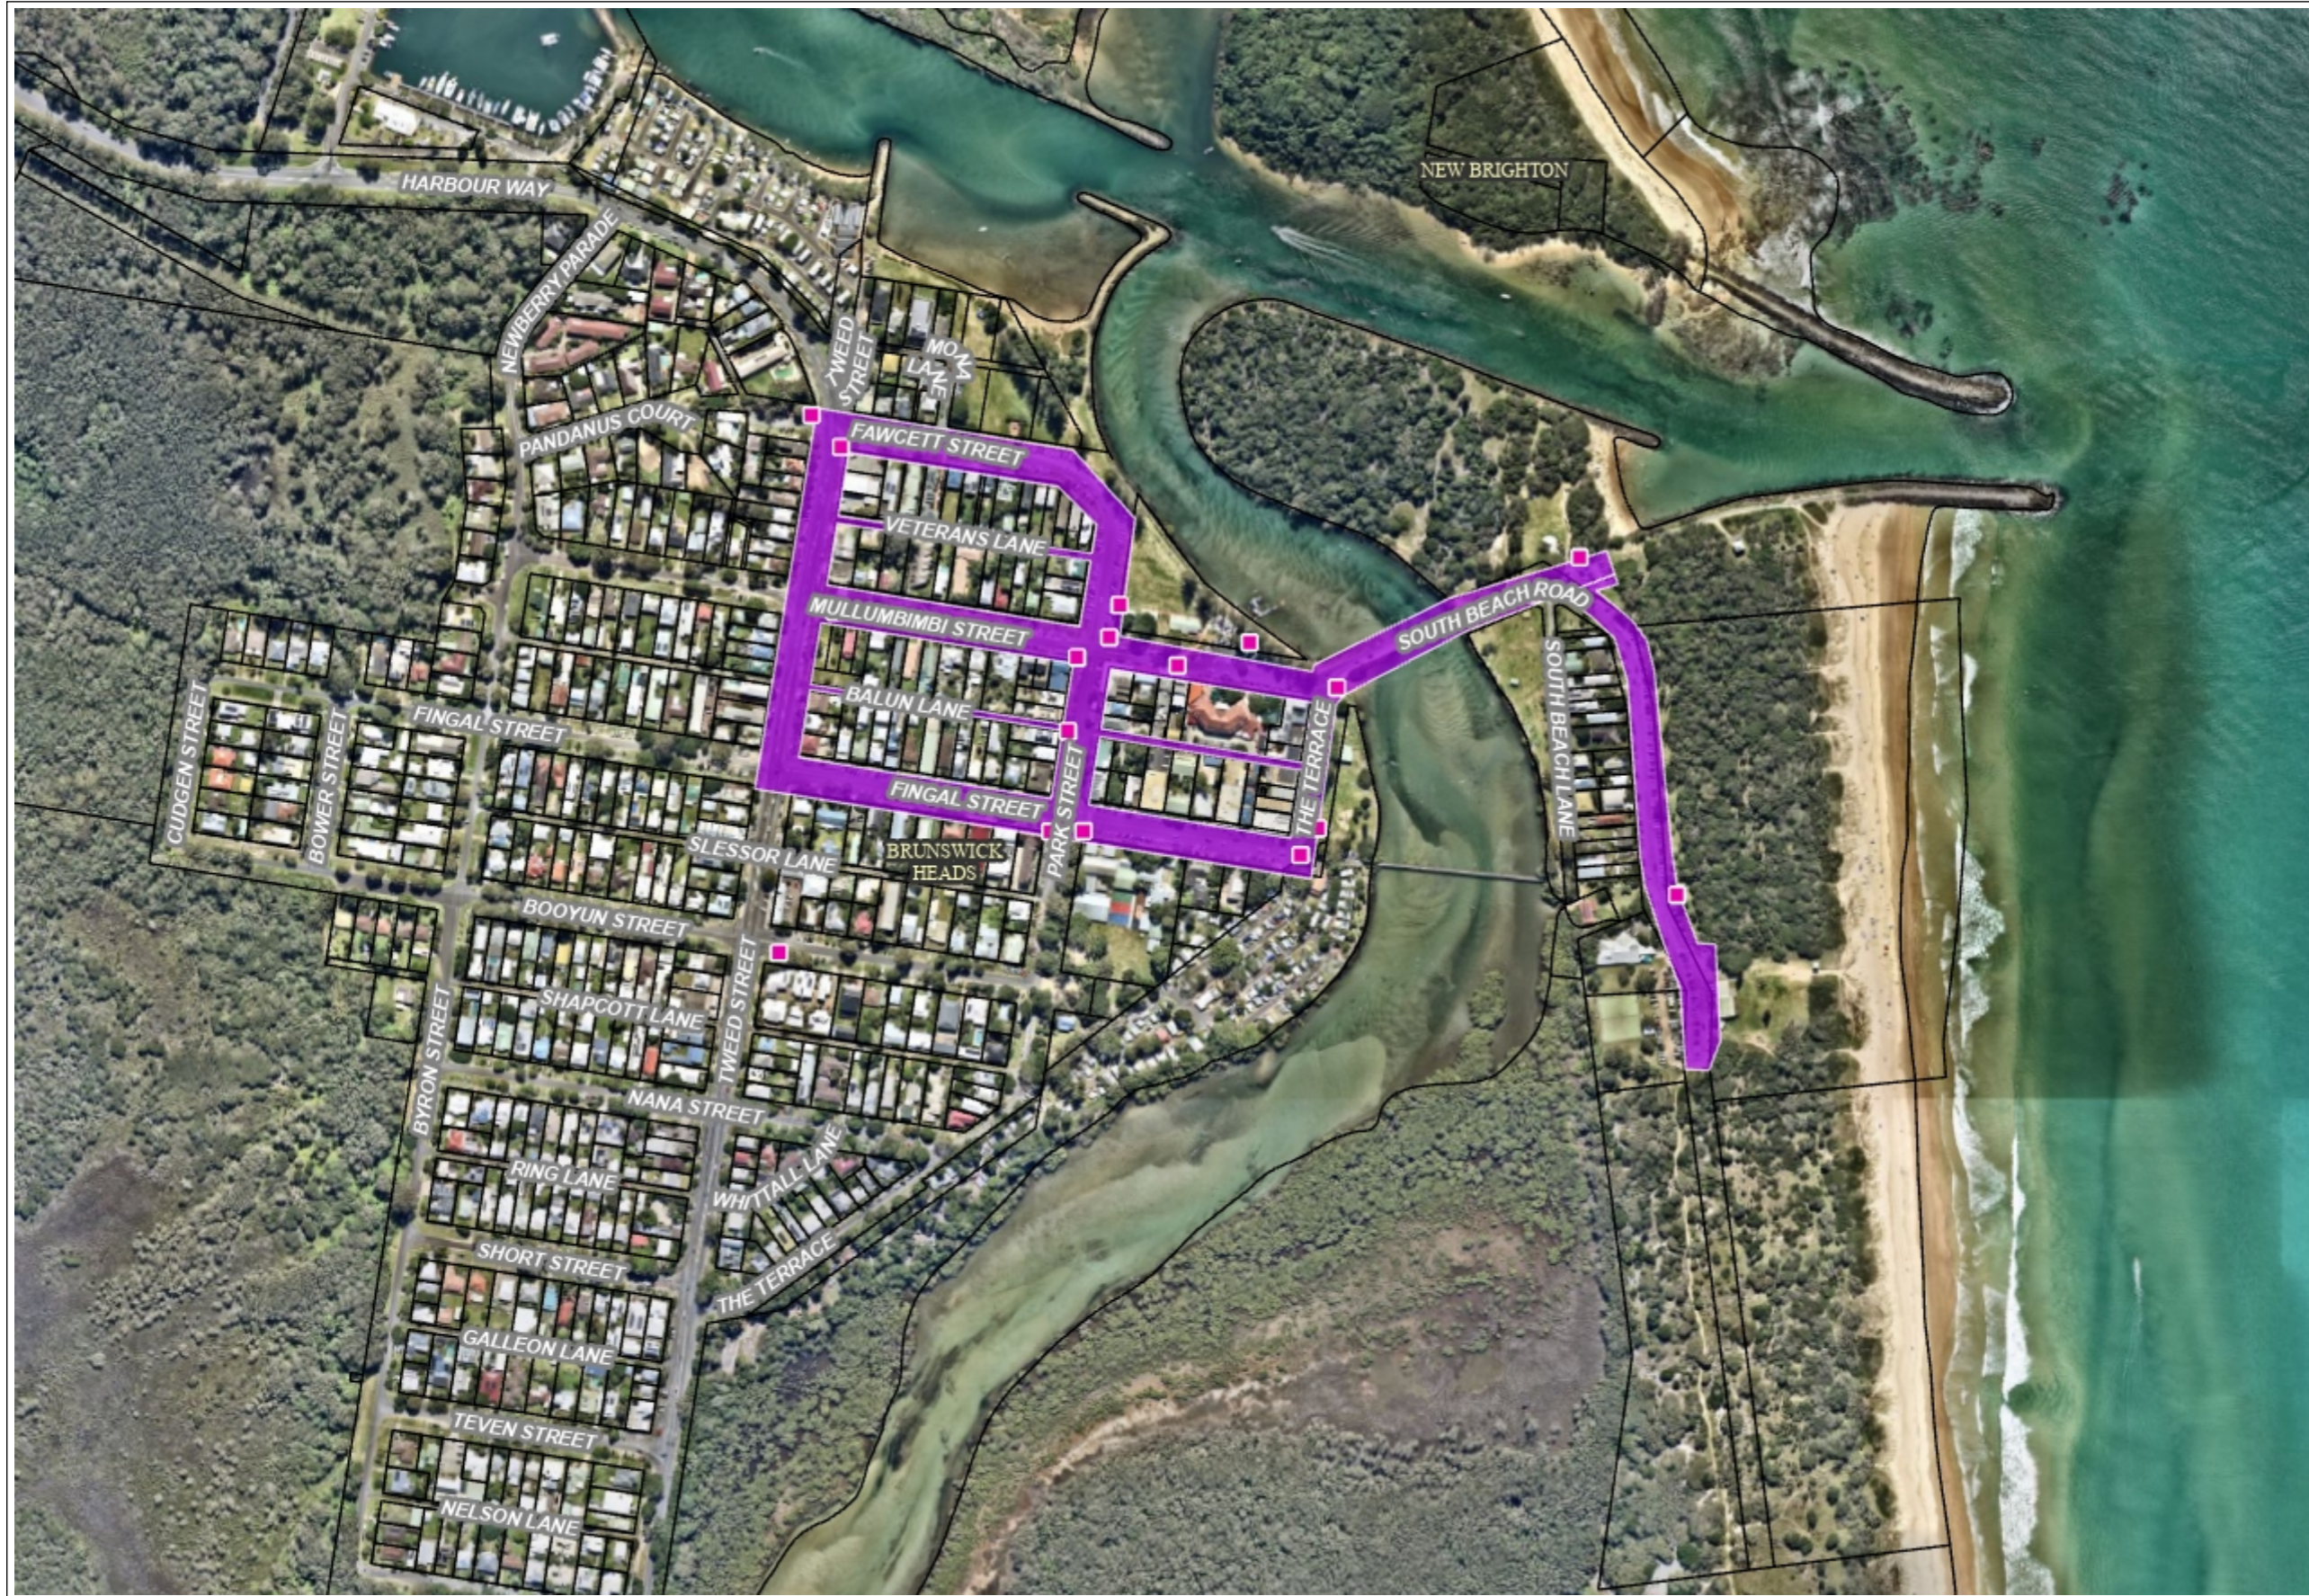

Alcohol Free Zones - Brunswick Heads

Legend

- Alcohol Free Zone Signs
- Alcohol Free Zones
- Land Parcels (Corrected)
- Locality Names
- Road Names

368

Meters

1 : 5,376

(Scale @ A3 Size)

Disclaimer : While all reasonable care has been taken to ensure the information contained on this map is up to date, no warranty is given that the information contained on this map is free from error or omission. Any reliance placed on such information shall be at the sole risk of the user. Please verify the accuracy of the information prior to using it. Note : The information shown on this map is a copyright of the Byron Shire Council and the NSW Department of Lands.