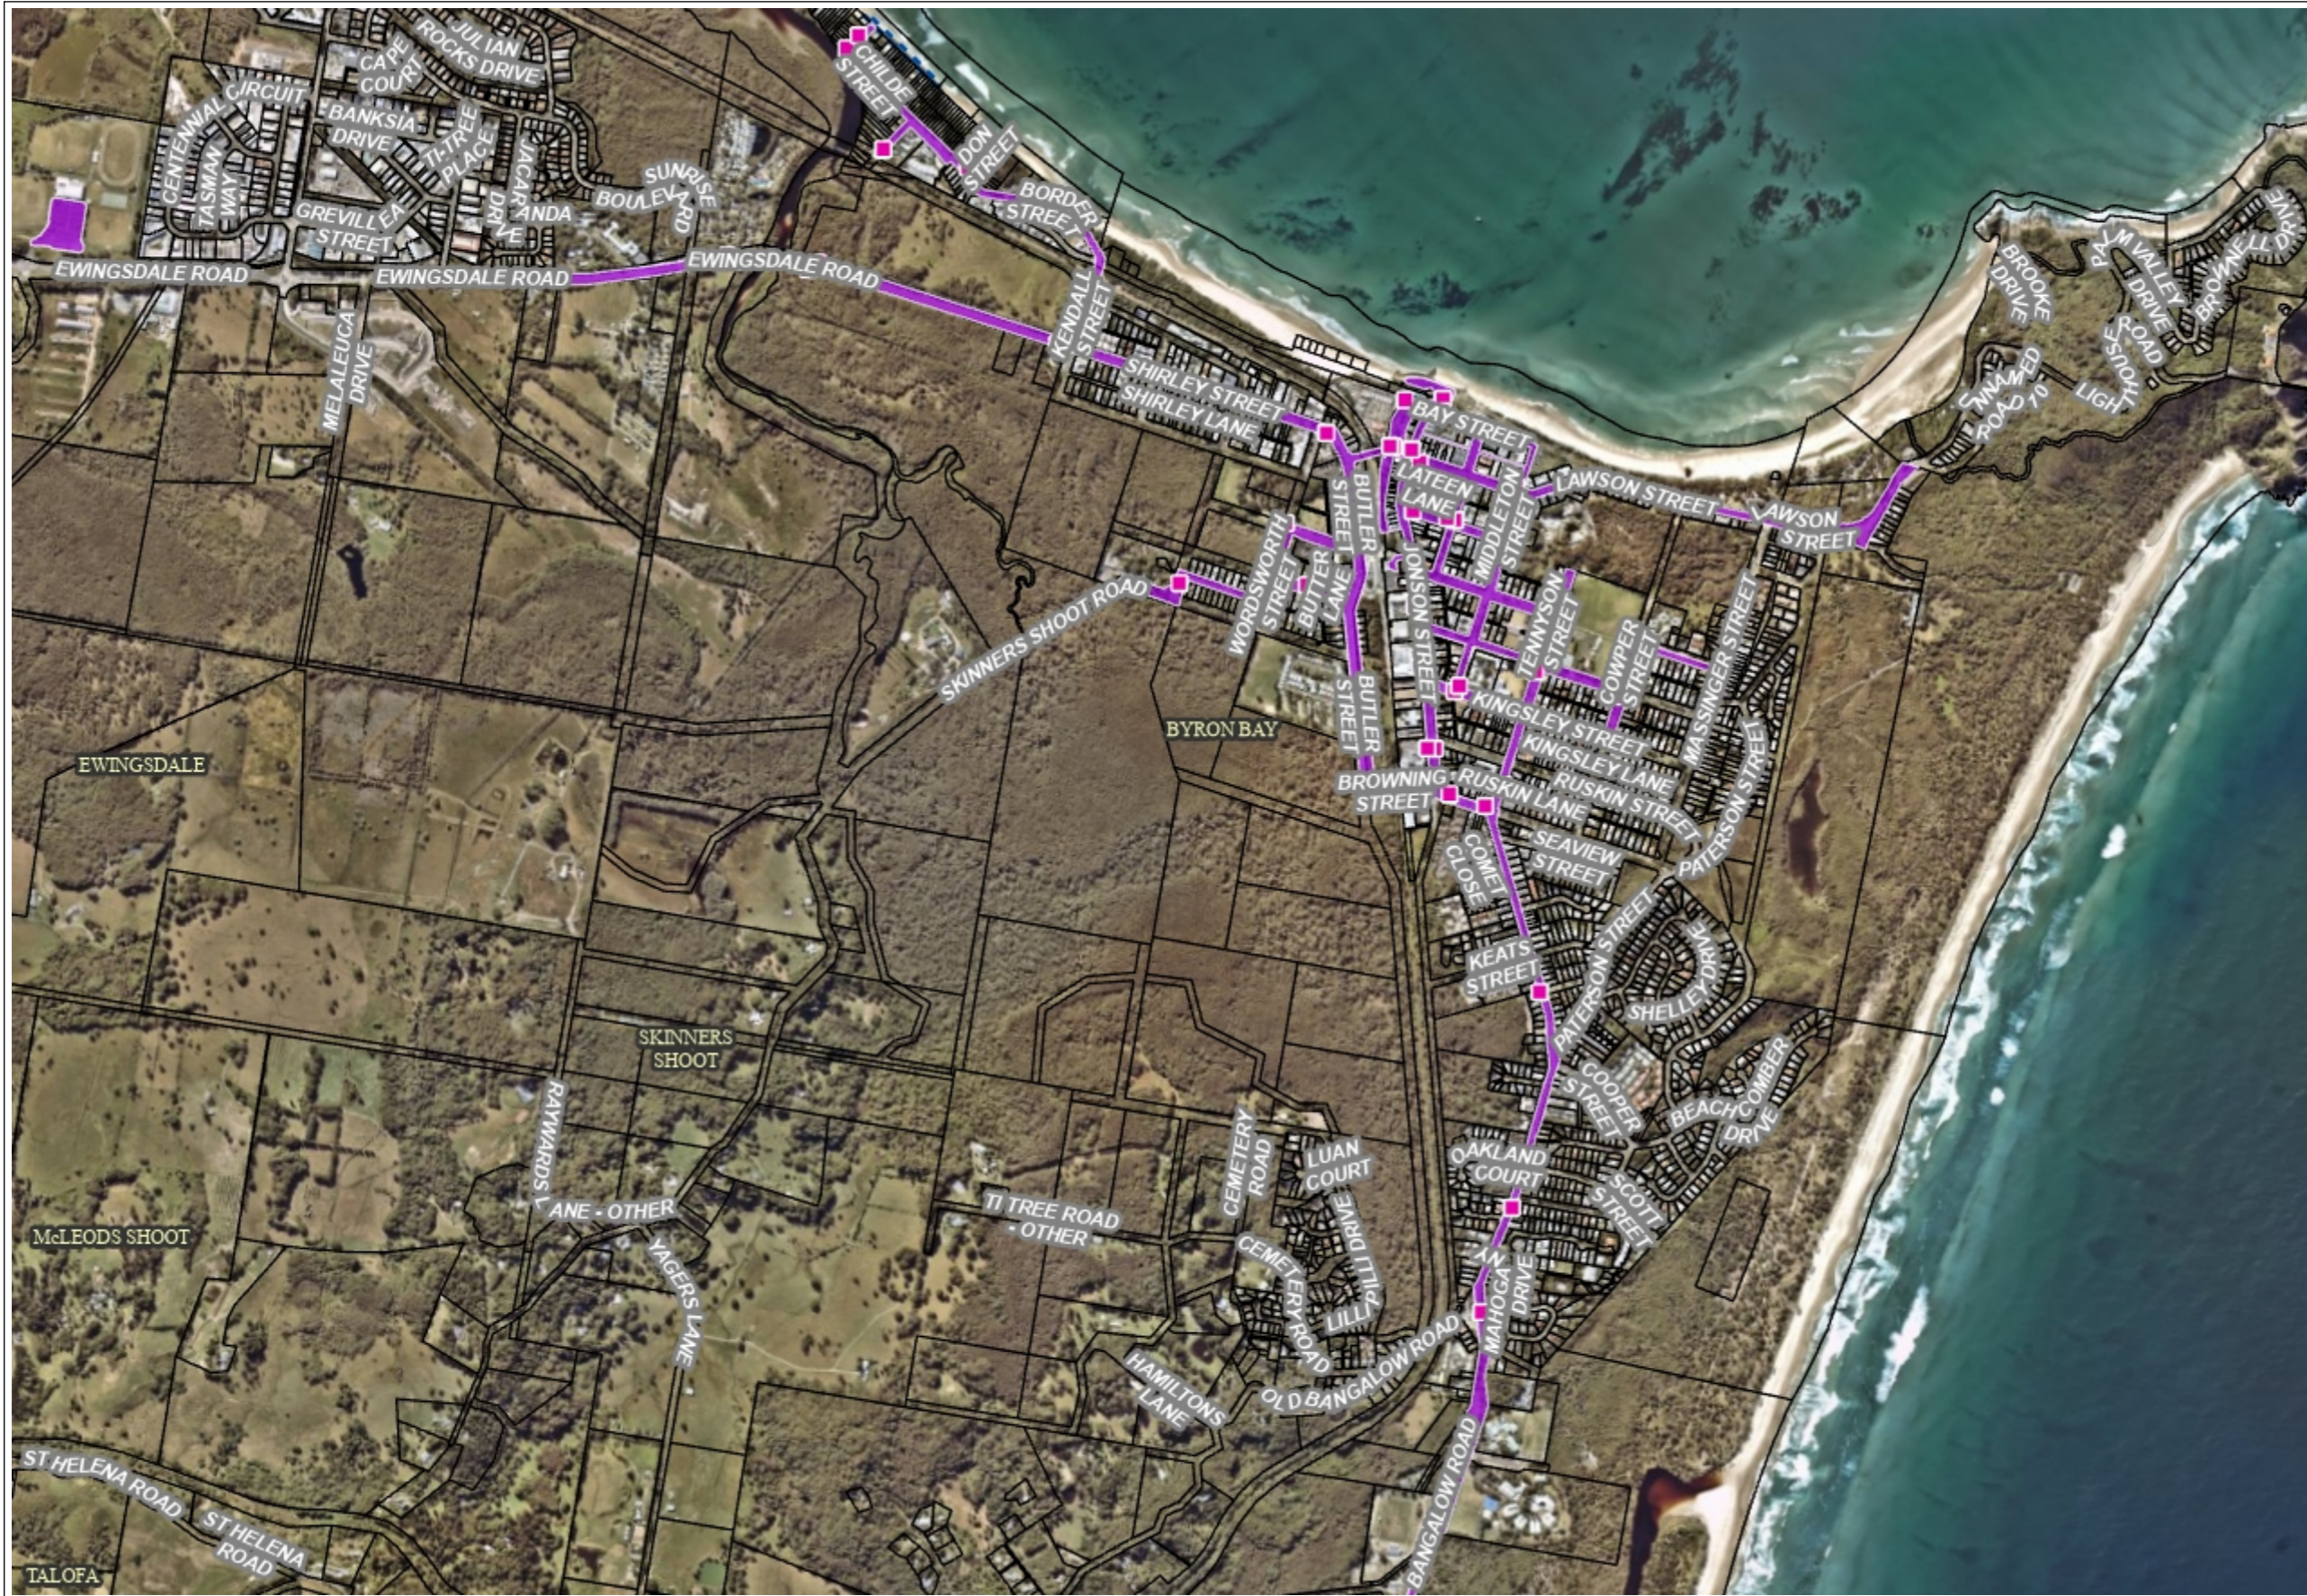

Alcohol Free Zones - Brunswick Heads

Legend

- Alcohol Free Zone Signs
- Alcohol Free Zones
- Land Parcels (Corrected)
- Locality Names
- Road Names

368

Meters

1 : 5,376

(Scale @ A3 Size)

Disclaimer : While all reasonable care has been taken to ensure the information contained on this map is up to date, no warranty is given that the information contained on this map is free from error or omission. Any reliance placed on such information shall be at the sole risk of the user. Please verify the accuracy of the information prior to using it. Note : The information shown on this map is a copyright of the Byron Shire Council and the NSW Department of Lands.

Notes

20-Jul-2023

Alcohol Free Zones - Byron Bay

Legend

- Alcohol Free Zone Signs
- Alcohol Free Zones
- Land Parcels (Corrected)
- Locality Names
- Road Names

1,245

Meters

1 : 18,167

(Scale @ A3 Size)

Notes

Disclaimer : While all reasonable care has been taken to ensure the information contained on this map is up to date, no warranty is given that the information contained on this map is free from error or omission. Any reliance placed on such information shall be at the sole risk of the user. Please verify the accuracy of the information prior to using it. Note : The information shown on this map is a copyright of the Byron Shire Council and the NSW Department of Lands.

Notes

20-Jul-2023

Alcohol Free Zones - Ocean Shores and New Brighton

Legend

- Alcohol Free Zone Signs
- Alcohol Free Zones
- Land Parcels (Corrected)
- Locality Names
- Road Names

737

Meters

1 : 10,751