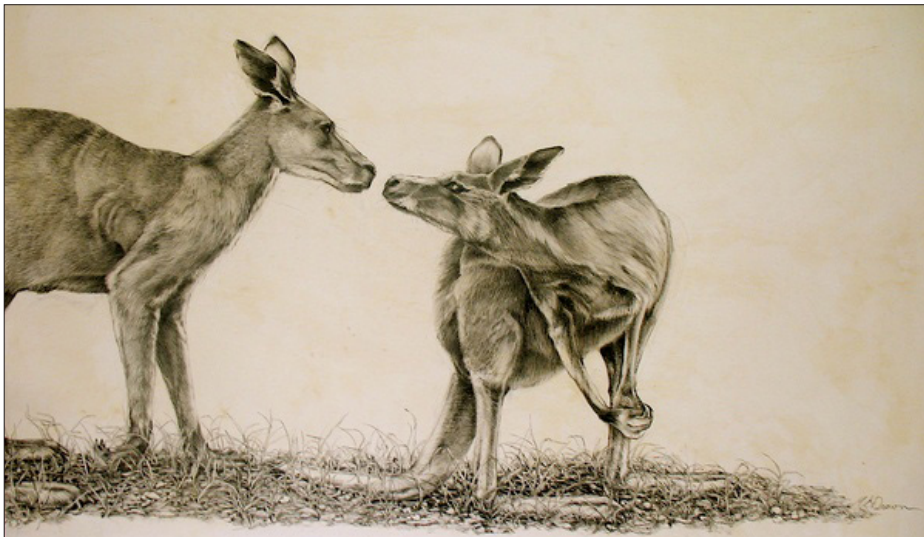

PREVIOUS ARTWORKS
MICHELLE DAWSON